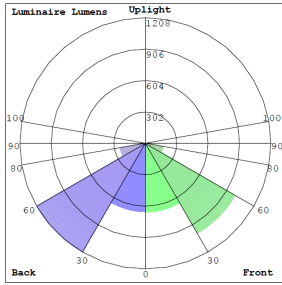

Photometrics: LFX-SM-10-30W-MCTP-KN-SV

BUG Rating: B2-U0-G1