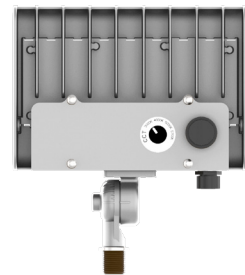

### Other Models:

• 30W | 3900LM | LFX-SM-10-30W-MCTP-KN-WH • 30W | 3900LM | LFX-SM-10-30W-MCTP-KN • 30W | 3900LM | LFX-SM-10-30W-MCTP-BK

Phone: (877) 805-2252 | Fax: (877) 805-2252  
www.westgatemfg.com |

**Photometrics:** LFX-SM-10-30W-MCTP-KN-SV

BUG Rating: B2-U0-G1

Area 40'x 50' Mounting Height: 20'

**Other Views:**

Side View

Front View

Back View

**Performance Table:** LFX-SM-10-30W-MCTP-KN-SV