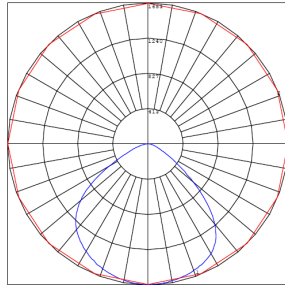

### Other Models:

• 30W | 3900LM | LFX-SM-10-30W-MCTP-KN-WH • 30W | 3900LM | LFX-SM-10-30W-MCTP-KN • 30W | 3900LM | LFX-SM-10-30W-MCTP-BK

Phone: (877) 805-2252 | Fax: (877) 805-2252  
www.westgatemfg.com |

**Photometrics:** LFX-SM-10-30W-MCTP-KN-SV

BUG Rating: B2-U0-G1

Area 40'x 50' Mounting Height: 20'

**Other Views:**

Side View

Front View

Back View

**Performance Table:** LFX-SM-10-30W-MCTP-KN-SV