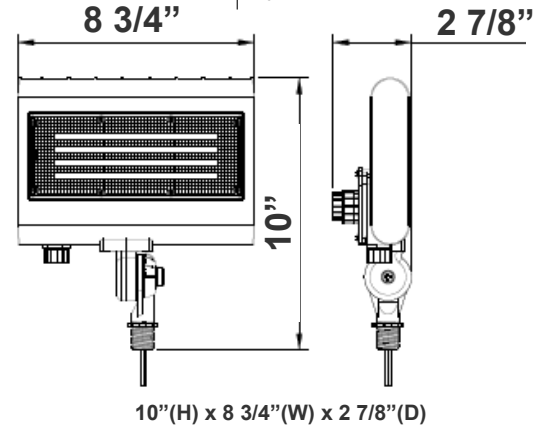

Features

- DLC Premium & LED High-Lumen Floor lights
- Solid State Lighting Technology for Long Life
- No Maintenance Needed and High-Efficiency
- 7-Year Warranty
- 70,000 Hours Rated Life
- Optic Lens Type: III
- Multi-CCT Power - The Switch is on the Bottom of the Fixture

Technical Specifications

Electrical:

- Voltage: 120~277V AC/50~60 Hz
- Wattage: 10W/ 15W/ 20W/ 30W
- Power Factor: >0.9
- Efficacy: 130 LPW

Mechanical:

- Die-cast Aluminum Housing with Powder Coat Finish (Silver Finish)
- LED: Lumileds Luxeon 2835 High Flux LED
- Solid State Lighting technology for long life, no Maintenance needed and High-Efficiency
- High Conductive Aluminum LED Board
- 90° Adjustable 1/2" Knuckle Mount
- IP Rating: IP65
- Operating Temperature: -40°F to 104°F
- Suitable for Wet Locations

Lighting:

- Dimming: 0~10V Dimmable
- Optic Lens Type: III
- Cord type: 13" #18 AWG stranded wires
- Multi-CCT Power - The Switch is on the Bottom of the Fixture
- Total Lumens: 3900LM Max.
- Color Temperature: 3000K/ 4000K/ 5000K/ 5700K
- Color Rendering Index: ≥ 82
- Beam Angle: 120°X 90°

Applications:

- Ideal for general site lighting, alleys, loading docks, doorway, pathway and parking areas.
- Replace existing HID flood lights/ wall packs

Other Models:

• 30W | 3900LM | LFX-SM-10-30W-MCTP-KN-WH • 30W | 3900LM | LFX-SM-10-30W-MCTP-KN • 30W | 3900LM | LFX-SM-10-30W-MCTP-BK

Phone: (877) 805-2252 | Fax: (877) 805-2252
www.westgatemfg.com |